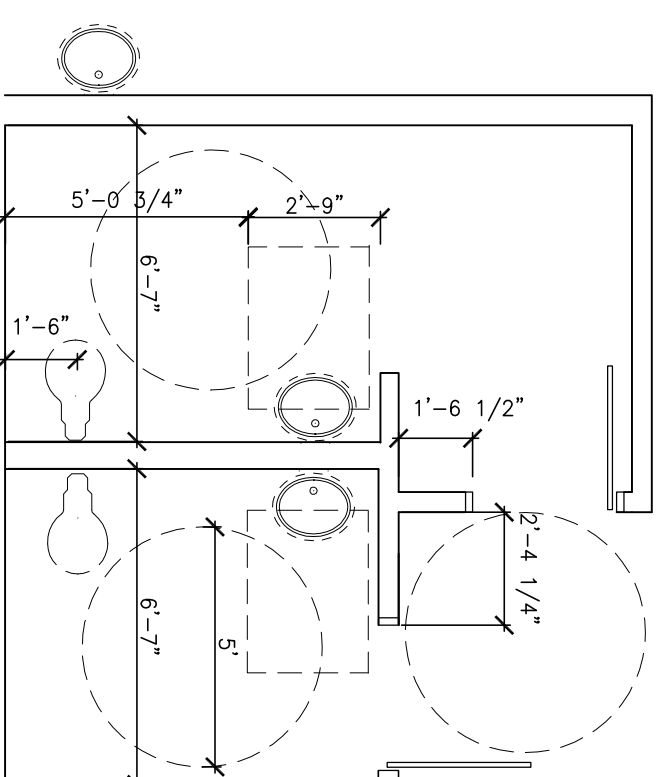

TOILET FLOOR PLAN

SCALE 1/8" = 1'-0"

out of the box architecture
suite 103, 11200 stillwater blvd lake elmo, minnesota 55042
phone: 651 748 1078

SALLY MANZARA
interpretive nature center
sunfish lake lake elmo, minnesota

LOWER FLOOR PLAN

STEVEN EMMERICH, P.A., M.A., M.N. REG. #10035

DATE SIGNED 7/21/17

DATE DRAWN 4/15/17 C.W.E.

DATE REVISION

A1